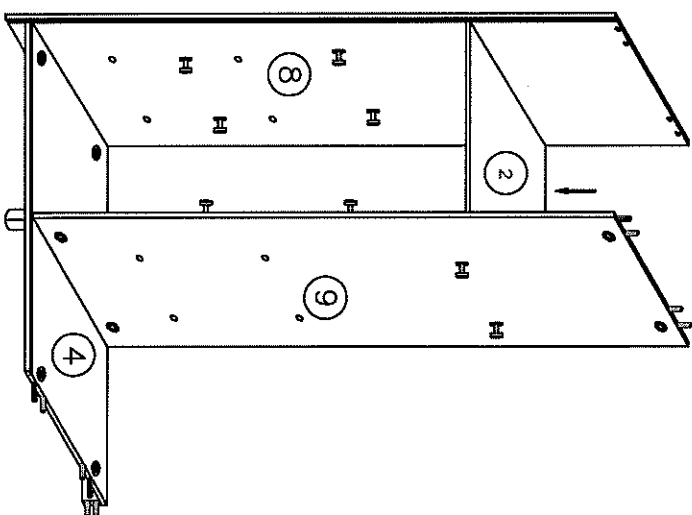

Instruction de montage - ARMOIRE 4-PORTES
Technical instructions - WARDROBE 4-DOORS
Montageschema - KLEIDERSCHARNIK 4-TUERIG

Mod. OXFORD

15 Min.

MADE IN ITALY

CHECKLISTE BESCHLÄGE

Kode	S	P3
ARTIKEL		
Menge	16	3

PP2		Z	
tbl 8ma X 40	1		

D		E	

MASSITAB