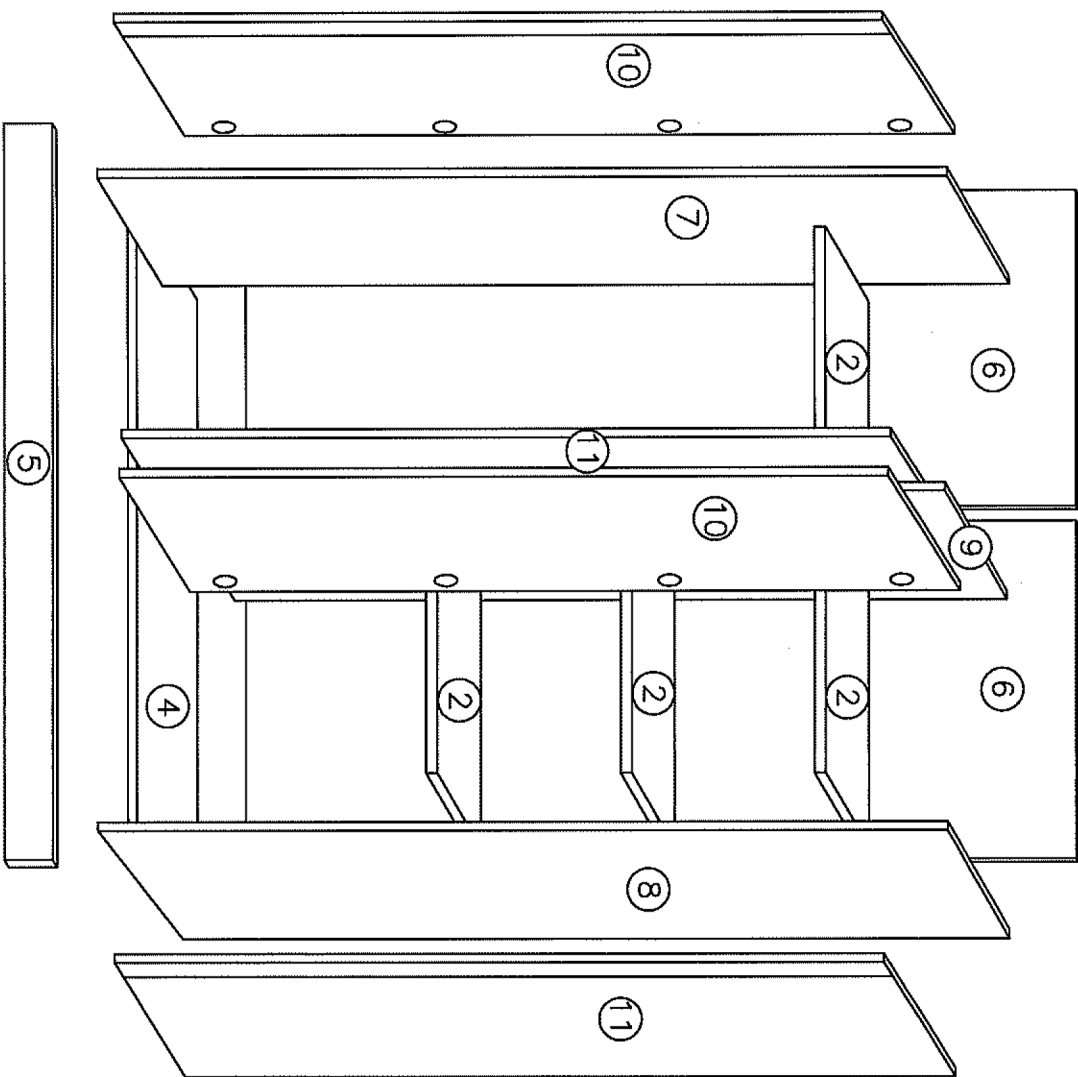

Instruction de montage - ARMOIRE 4-PORTES
Technical instructions - WARDROBE 4-DOORS
Montageschema - KLEIDERSCHARNK 4-TUERIG

Mod. OXFORD

MADE IN ITALY