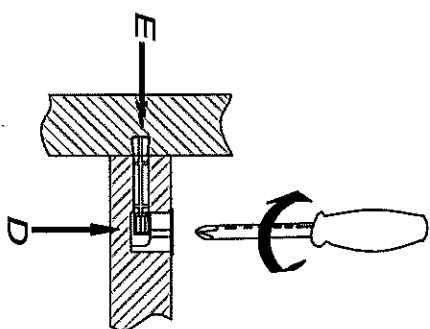

Instruction de montage - ARMOIRE 4-PORTES
Technical instructions - WARDROBE 4-DOORS
Montageschema - KLEIDERSCHARNIK 4-TUERIG

Mod. OXFORD

15 Min.

MADE IN ITALY

CHECKLISTE BESCHLÄGE

Kode	S	P3
ARTIKEL		
Menge	16	3

PP2		Z	
tbl 8ma X 40	1		

D		E	

MASSITAB